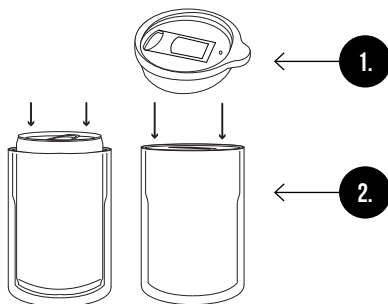

THE SHERPA

VACUUM TUMBLER AND INSULATOR 11-OZ.

SM-6621

As low as US \$7.99 [c]

As low as CDN \$12.88 [c]

The Sherpa is uniquely designed for use as a conventional tumbler or a can insulator.

- » Vacuum insulated for extended hot or cold temperature retention.
- » Fits most single-serve coffee makers and vehicle cup holders.
- » Available in nine colors.

1.

1. TUMBLER CLOSURE

- » For use as a tumbler, press the lid into the top.

2.

2. TUMBLER

- » Use it with the lid to keep drinks hot or cold.
- » Use it without the lid to keep a canned beverage cold.